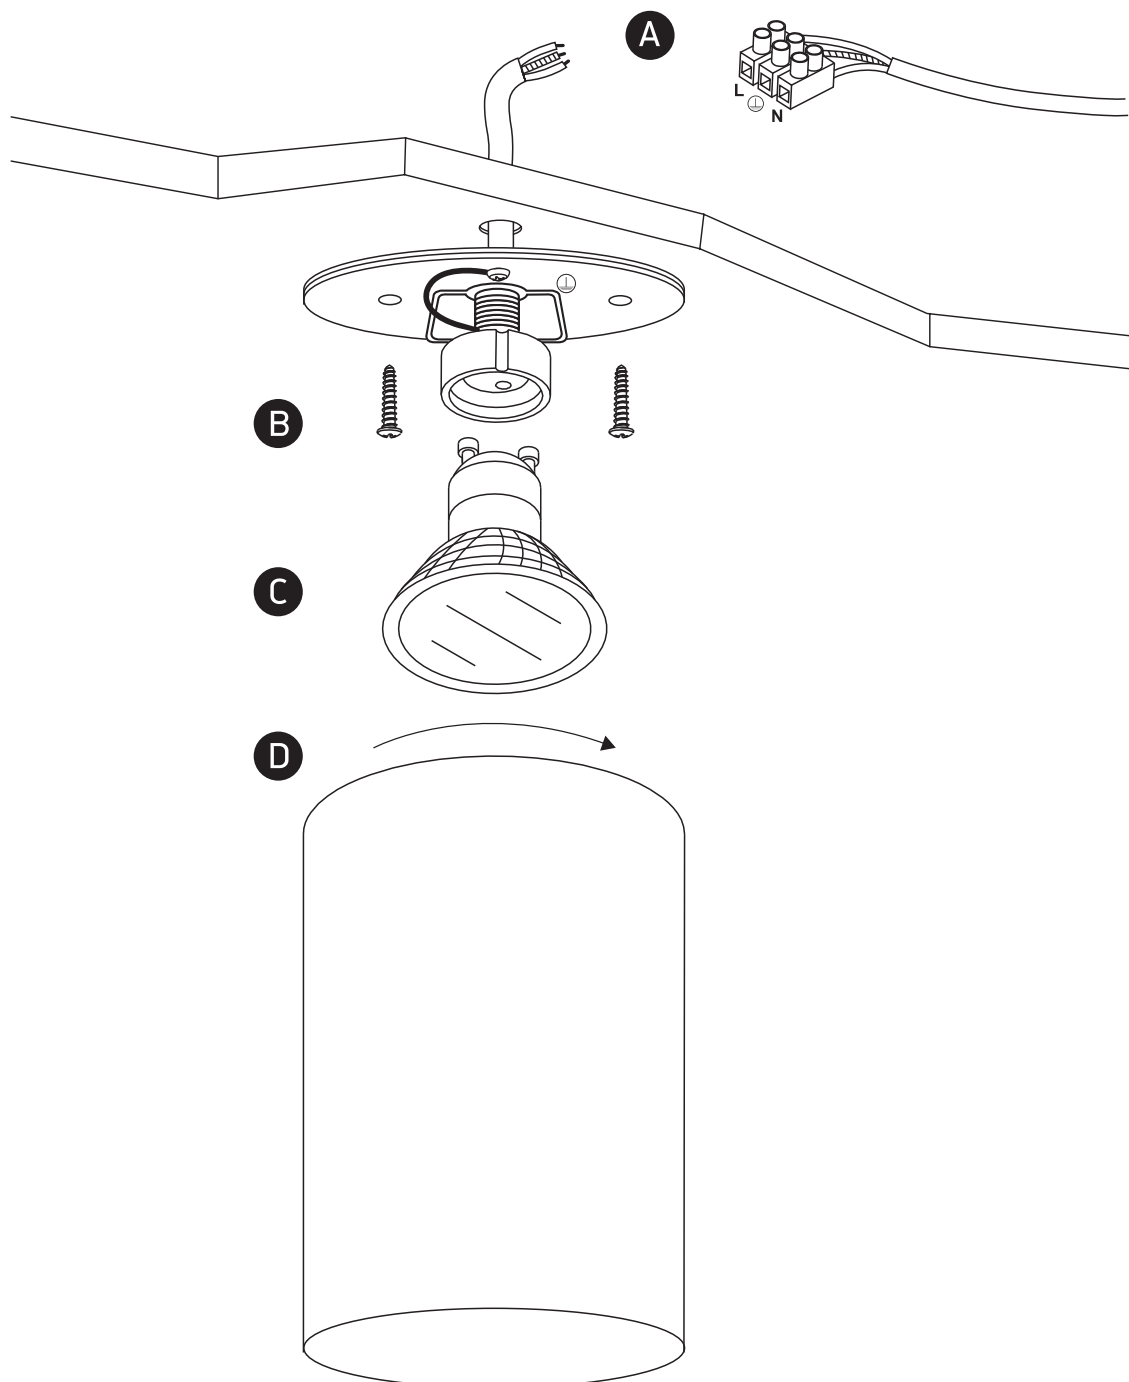

INSTALLATION MANUAL

12105E

100-240V | MR16 | GU10 | 20W | IP20 | Aluminium

Warnings:

1. Make sure that the product is installed properly before connecting to electricity.
2. Do not cover the fitting.
3. Maintenance and installation should only be carried out by a professional electrician.