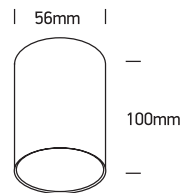

INSTALLATION MANUAL

12105E

100-240V | MR16 | GU10 | 20W | IP20 | Aluminium

Warnings:

1. Make sure that the product is installed properly before connecting to electricity.
2. Do not cover the fitting.
3. Maintenance and installation should only be carried out by a professional electrician.