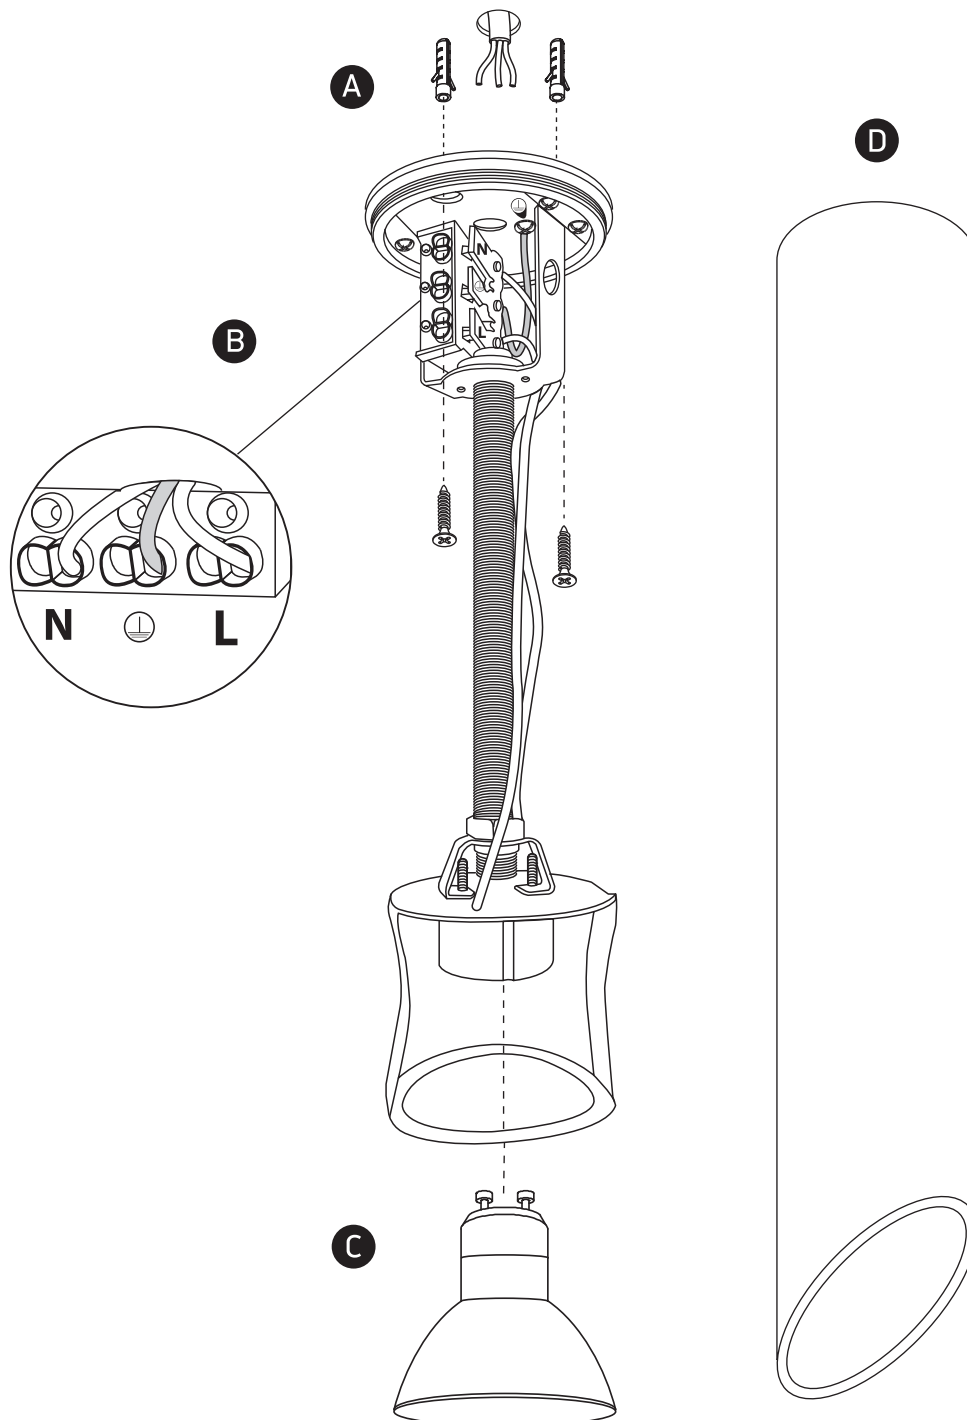

# INSTALLATION MANUAL

12105E3

DARK  
LIGHT

100-240V | MR16 | GU10 | 10W | IP20 | Aluminium

## Warnings:

1. Make sure that the product is installed properly before connecting to electricity.
2. Do not cover the fitting.
3. Maintenance and installation should only be carried out by a professional electrician.