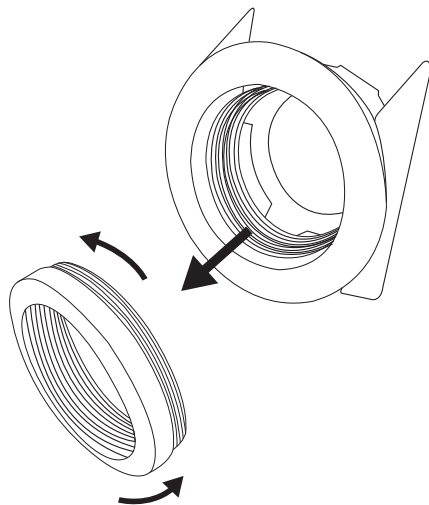

INSTALLATION MANUAL

11105AL

MR16 | 12V | GU5.3 | 50W | IP20 | Natural Aluminium | Adjustable

A

B

C

D

Warnings: