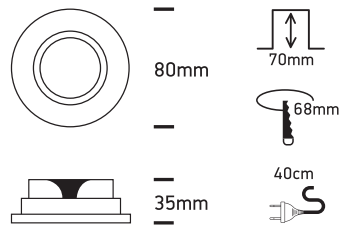

INSTALLATION MANUAL

11105AL

MR16 | 12V | GU5.3 | 50W | IP20 | Natural Aluminium | Adjustable

A

B

C

D

Warnings: