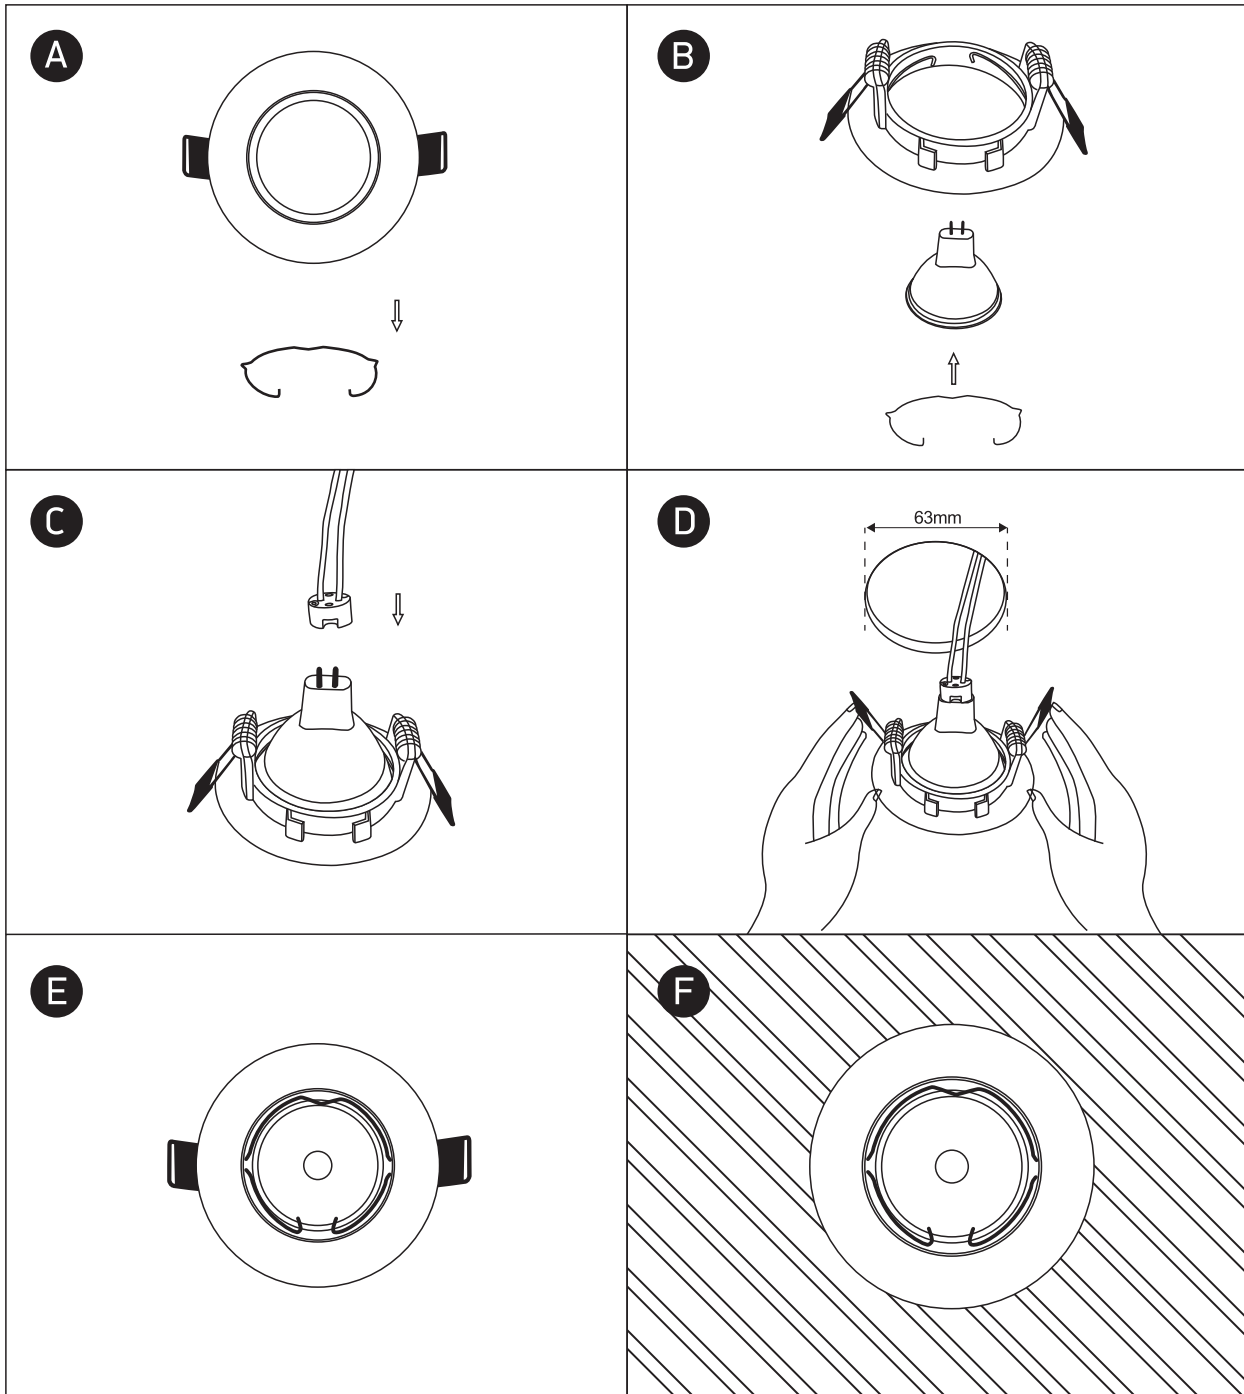

INSTALLATION MANUAL

10105X

12V | MR16 | GU5,3 | 50W | IP20 | Die cast

76mm

22mm

Warnings:

1. Make sure that the product is installed properly before connecting to electricity.
2. Do not cover the fitting.
3. Maintenance and installation should only be carried out by a professional electrician.