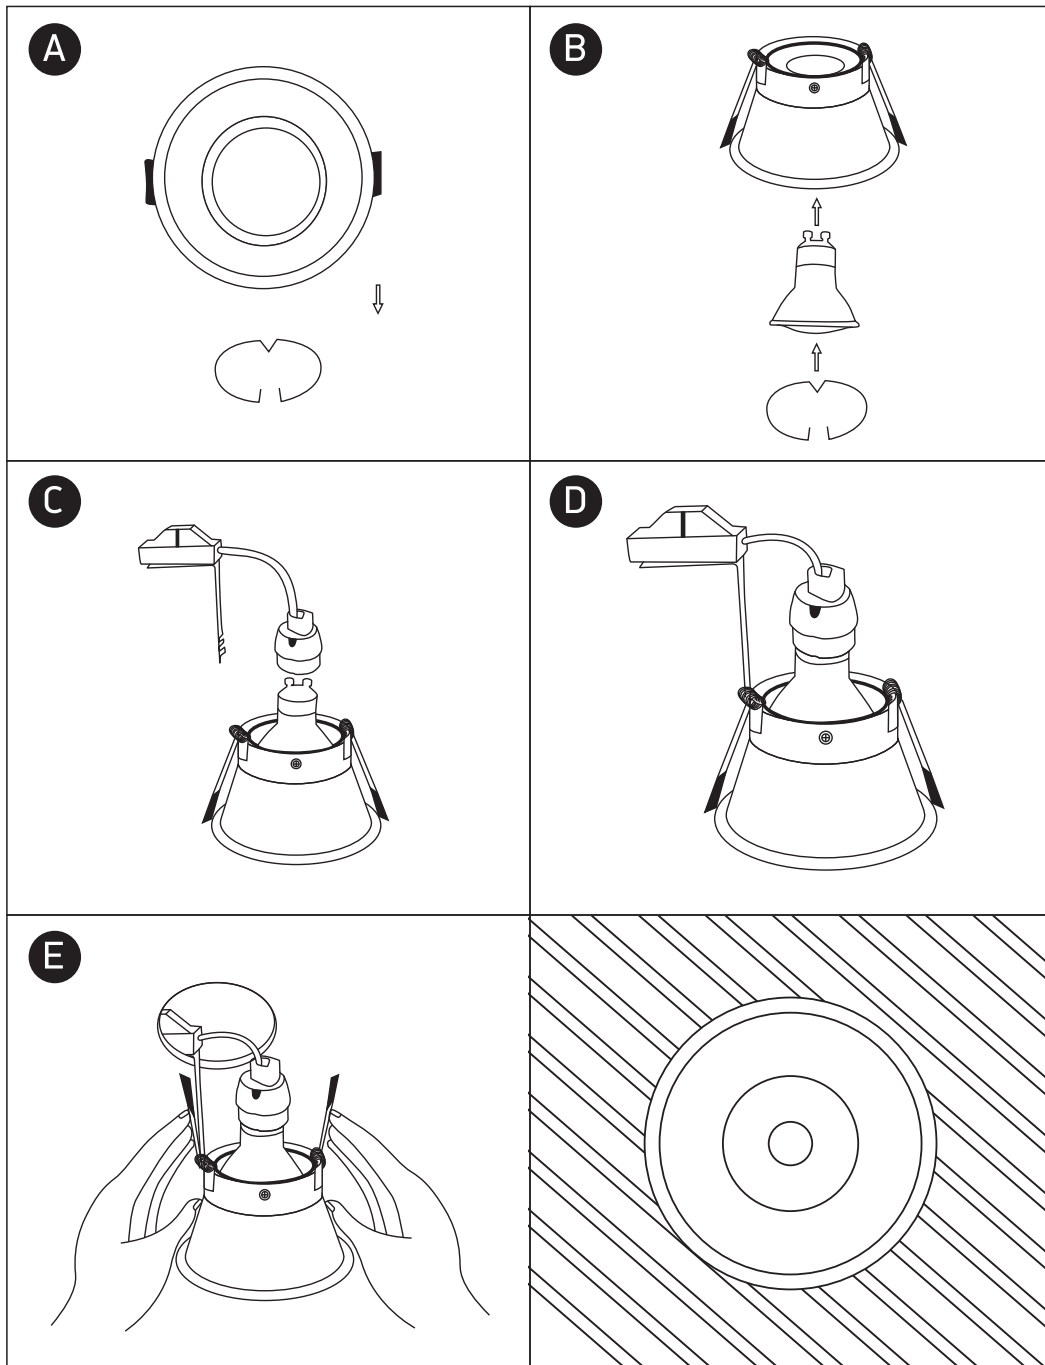

# INSTALLATION MANUAL

10105TG

100-240V | MR16 | GU10 | 50W | IP20 | Semi trimless | Aluminium