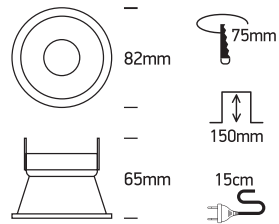

# INSTALLATION MANUAL

10105TG

100-240V | MR16 | GU10 | 50W | IP20 | Semi trimless | Aluminium